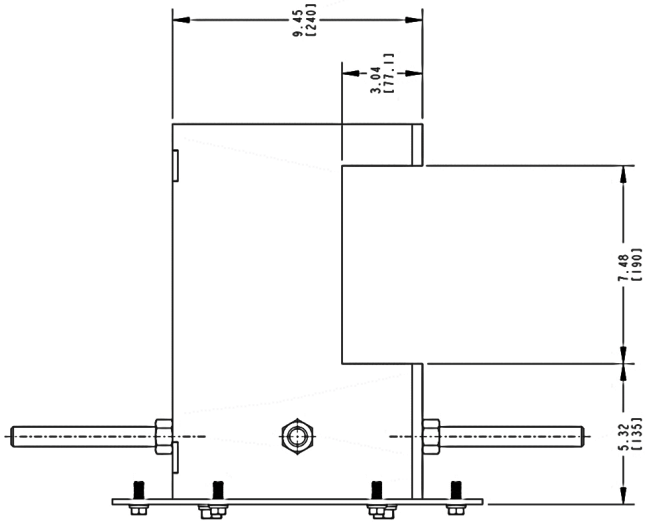

OUTDOOR BOTTLE FILLER ANCHOR ASSY.

Accessory

The Anchor Assembly is the necessary accessory to secure your Oasis Outdoor Bottle Filler.

Designed for durability, it provides a stable and secure foundation by fastening the unit to the ground. Whether in parks, schools, or public spaces, this assembly ensures your bottle filler stays firmly in place.

Easy to install and built to last, it's the perfect solution for long-term outdoor installations.

Product Includes:

Adapter panel, rods and installation hardware

OUTDOOR BOTTLE FILER ANCHOR ASSY	
FINISH	Evergreen, White and Blue
DIMENSIONS	14" x 14" x 14-1/4"
Shipping Weight	36 lbs.

Safely Secures the OASIS Outdoor Bottle Filler to your Ideal location

SIDE VIEW

TOP + FRONT VIEW