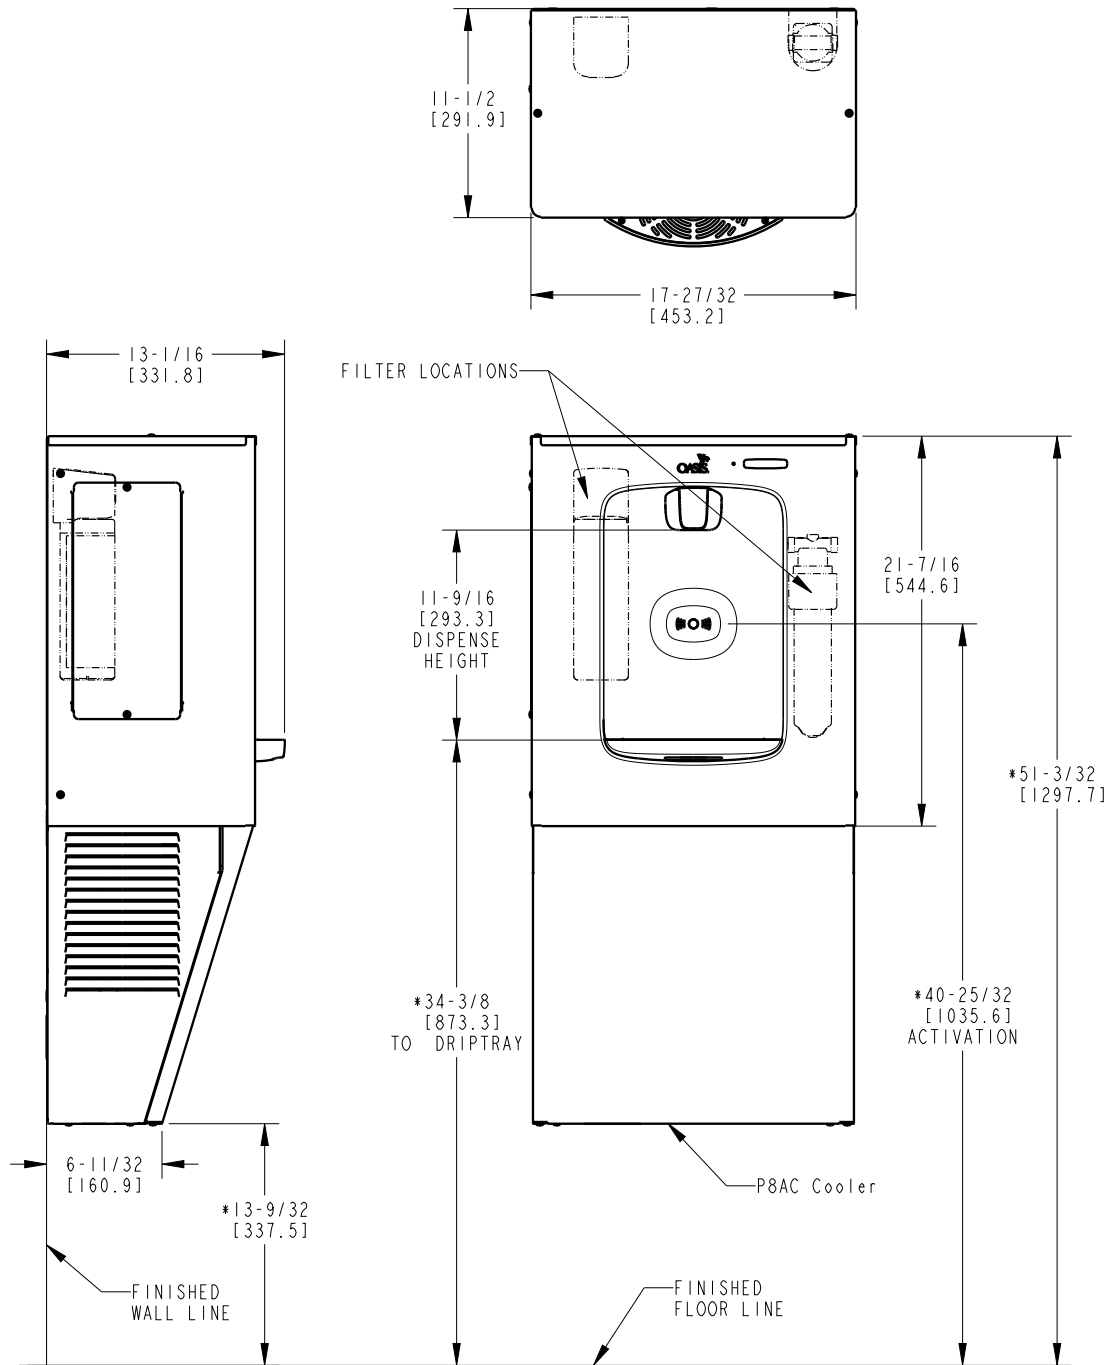

AquaPointe PN8EBFY is a surface mount unit that delivers chilled drinking water. This refrigerated bottle filler is perfect for those high traffic areas. With a contactless, touch-free activation – there are no fears of cross-contamination.

The Bottle Counter conveniently displays the number of times the unit has been used, encouraging the refill of sports bottles.

Key bottle filler moulded components shall contain Freshield, which utilises a silver-based antimicrobial compound that reduces the growth of micro-organisms and mildew to protect the surfaces from discolouration, odours and degradation. Basin is designed to eliminate splashing and standing water.

MODEL CODE	PN8EBFY 507126E
ACTIVATION	Contactless (Infrared sensor)
FILTRATION	Green Filter (optional), Built-in 100 micron strainer
AUTO-OFF WATER FLOW	No
DRAINAGE TYPE	Built in drain, Removable drip tray
EXTERIOR CHASSIS	Antimicrobial ABS Plastic, Brushed Stainless Steel
DIMENSIONS	Heavy Duty Galvanised Steel
ALCOVE HEIGHT	960.2(H) x 453.2(W) x 331.8(D)
NET WEIGHT	330 mm
POWER SUPPLY	11.8 kg
COOLING PERFORMANCE	220-240V, 50/60 Hz
FULL LOAD AMPS	60 LPH Rated Capacity & Base Rate (10°C in 21°C amb. temp.)
RATED WATTS	2.2A
ENERGY SYSTEM	340 W
COUNTRY OF ORIGIN	Refrigeration is on only when in use or if water temp increases during long period of standby.
CERTIFICATIONS	Mexico
WARRANTY	ANSI/NSF 61, CABO/ANSI A117.1, ADA, CE (LVD, EMC, RoHS), WRAS
	1 Year

NOTES:

1. *DIMENSIONS ARE REFERENCE ONLY.
2. ALL DIMENSIONS ARE IN INCHES. DIMENSIONS IN BRACKETS [] ARE IN MILLIMETERS.

www.oasiscoolers.eu
info@oasis.ie

OASIS IRELAND
Bunree Industrial Estate, Ballina,
Co. Mayo, F26 D5R3, Ireland.
+353 96 71222