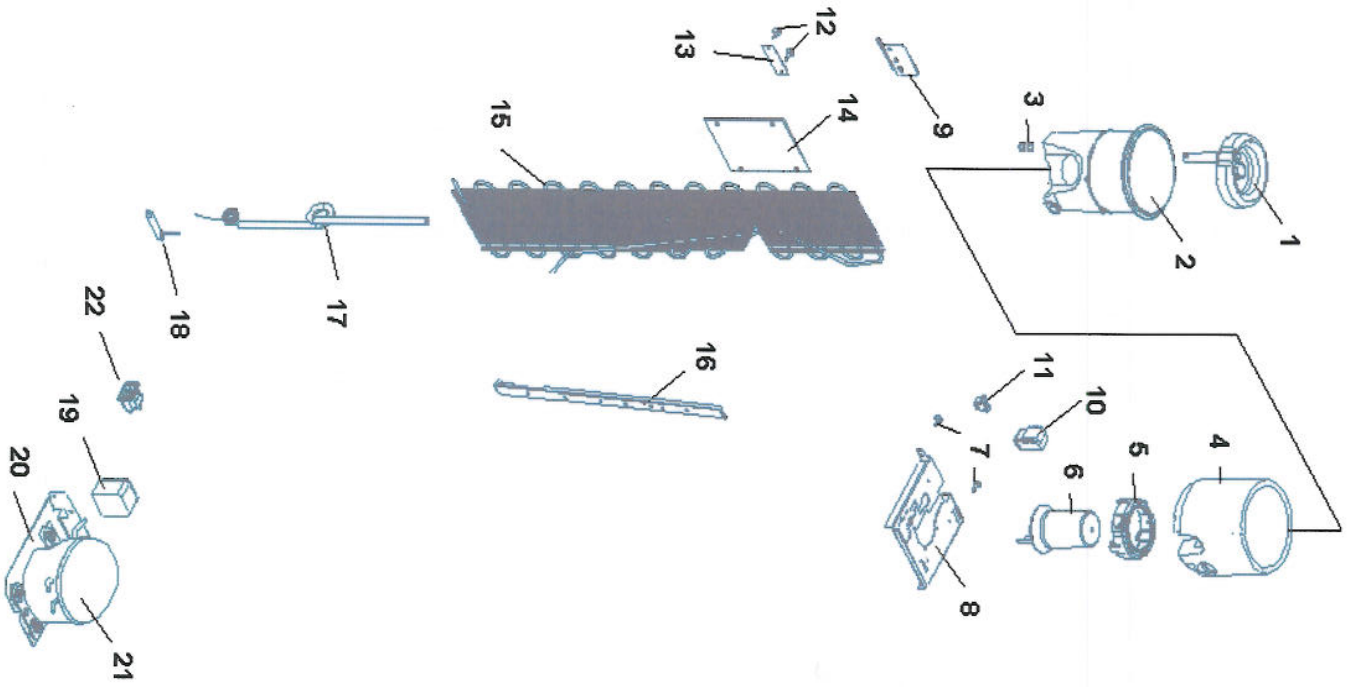

AQUARIUS RR POU Skeleton