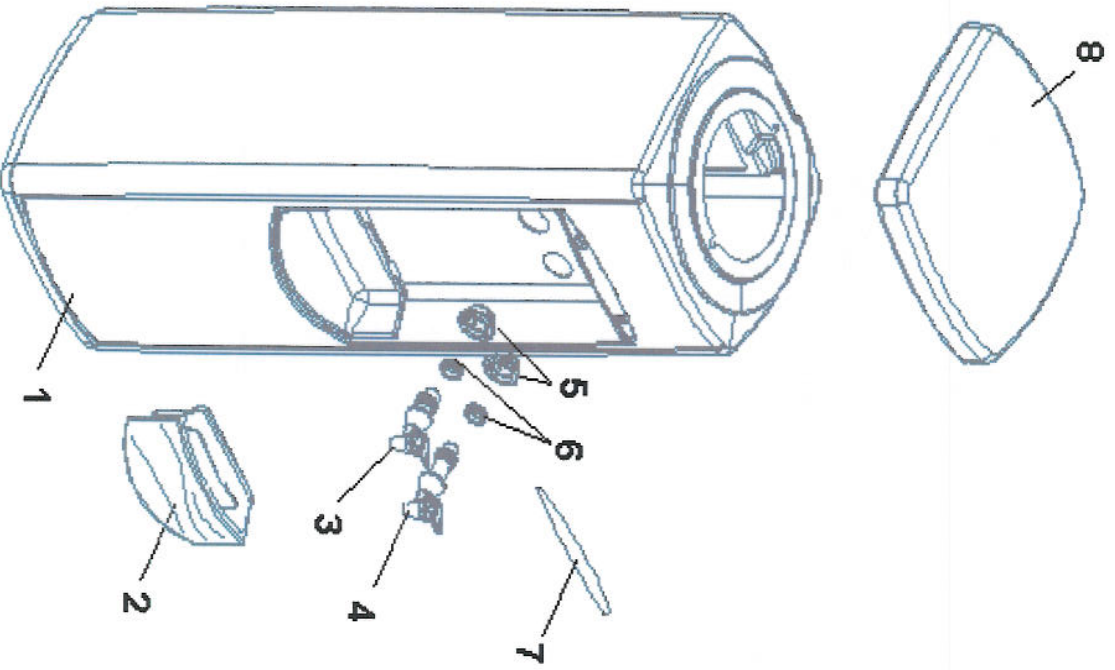

AQUARIUS RR Bottle Cabinetry

No	Part Number	Description
1	037132p001	Cabinet - WHI
1	037132p002	Cabinet - Dark Grey
2	033516-012	Drip Tray, BLUE
2	033516-005	Drip Tray, BLK
3	033552p001	Faucet Assy - Cook, WHITE
3	033552p007	Faucet Assy - Cook, BLACK
3	033552p002	Faucet Assy - Cold, WHITE
3	033552p008	Faucet Assy - Cold, BLACK
4	033552p003	Faucet Assy - Hot, WHITE
4	033552p009	Faucet Assy - Hot, BLACK
5	032080-105	Faucet Clip, WHI
5	032080-107	Faucet Clip, BLK
6	031429-001	Faucet Gasket
7	033560-012	Trimplate - BLUE
7	033560-005	Trimplate - BLK

AQUARIUS RR POU Cabinetry

No	Part Number	Description
1	037132p011	Cabinet - WHI
1	037132p002	Cabinet - Dark Grey
2	033516-012	Drip Tray, BLUE
2	033516-005	Drip Tray, BLK
3	033552p001	Faucet Assy - Cook, WHITE
3	033552p007	Faucet Assy - Cook, BLACK
3	033552p002	Faucet Assy - Cold, WHITE
3	033552p008	Faucet Assy - Cold, BLACK
4	033552p003	Faucet Assy - Hot, WHITE
4	033552p009	Faucet Assy - Hot, BLACK
5	032080-105	Faucet Clip, WHI
5	032080-107	Faucet Clip, BLK
6	031429-001	Faucet Gasket
7	033560-012	Trimplate - BLUE
7	033560-005	Trimplate - BLK
8	034205p001	Top - WHI
8	034205p002	Top - BLK