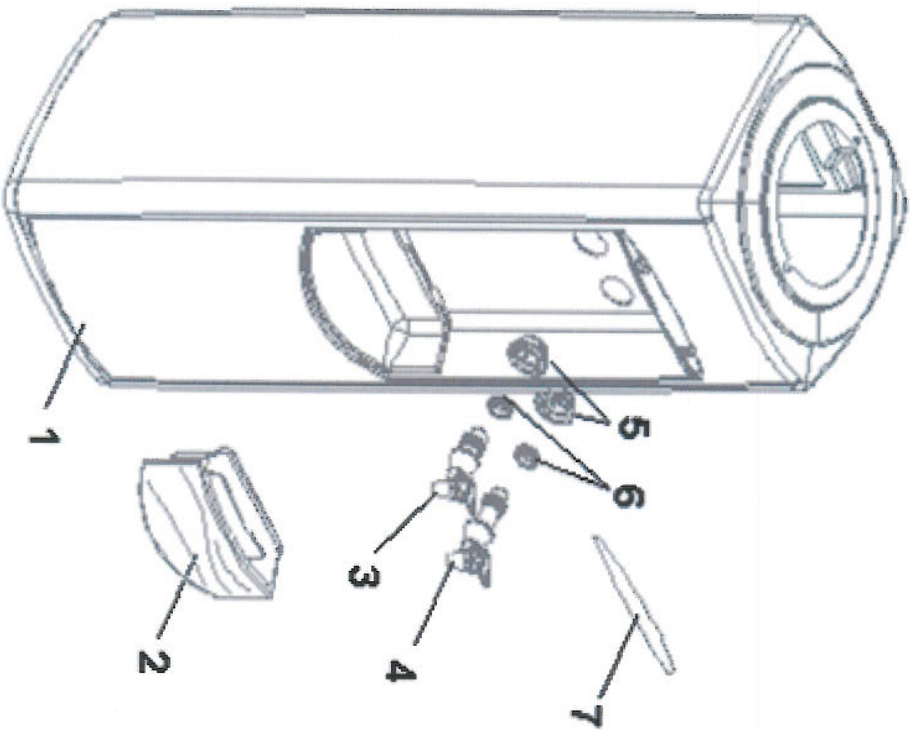

AQUARIUS RR Bottle Cabinetry

No	Part Number	Description
1	037132p001	Cabinet - WHI
1	037132p002	Cabinet - Dark Grey
2	033516-012	Drip Tray, BLUE
2	033516-005	Drip Tray, BLK
3	033552p001	Faucet Assy - Cook, WHITE
3	033552p007	Faucet Assy - Cook, BLACK
3	033552p002	Faucet Assy - Cold, WHITE
3	033552p008	Faucet Assy - Cold, BLACK
4	033552p003	Faucet Assy - Hot, WHITE
4	033552p009	Faucet Assy - Hot, BLACK
5	032080-105	Faucet Clip, WHI
5	032080-107	Faucet Clip, BLK
6	031429-001	Faucet Gasket
7	033560-012	Trimplate - BLUE
7	033560-005	Trimplate - BLK