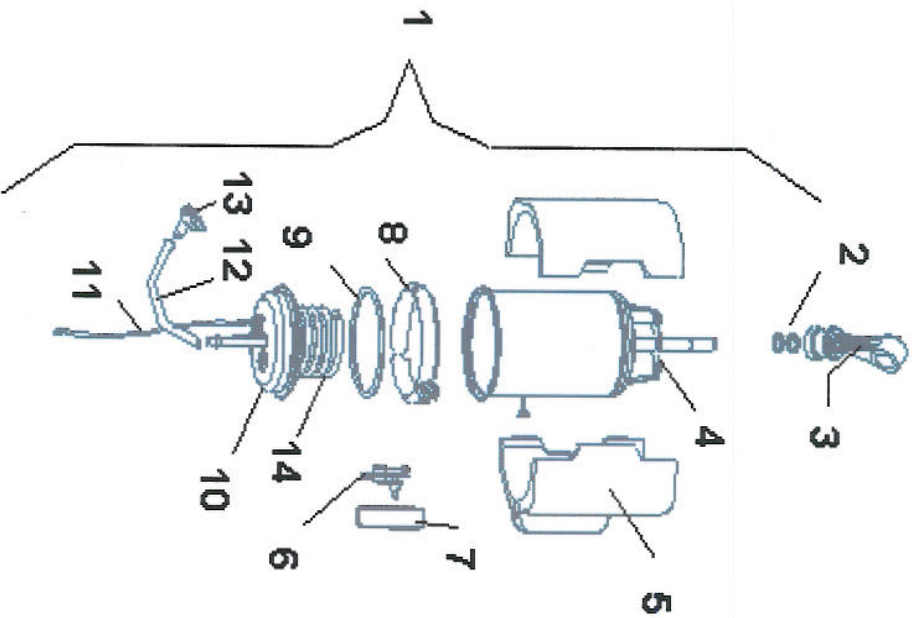

AQUARIUS RR POU Skeleton

No	DESCRIPTION	HOT	COOK
1	Baffle	031371-002	031371-002
2	Reservoir	034303P002	034303P001
3	O-Ring, Reservoir Hot	030858-220	-
4	Reservoir Insulation	031427-002	031427-001
5	Collar, Probe RR	034256-001	034256-001
6	Probe Assy	034546P001	034546P001
7	Screw, Cabinet	032794-001	032794-001
8	Shelf	034006-001	034006-001
9	Handle	034050-002	034050-002
10	Cold Control	027040-027	027040-027
11	Switch, Hot Tank, Breaker	029545-002	-
12	Screw	026642-023	026642-023
13	Filter Mouting Plate	034534-001	034534-001
14	Door, Filter Access	034536-001	034536-001
15	Condenser	034533p001	034533p001
16	Strut	031374-005	031374-005
17	Heat Exchanger	030591P004	030591P004
18	Drier, Refrigerant	034343-002	034343-002
19	Compressor Relay Assembly	034597-003	034597-003
20	Base, Metal	032636-001	032636-001
21	Compressor	034549-101	034549-101
22	Power Inlet IEC 320	030325-001	030325-001

1	Mechanical Float	033394-001
2	Filter Assy	031823-002
3	Tubing, LLDPE 1/4" OD	029959-002
4	Ftg, JG Union Elbow	028481-001
5	In-line strainer	033264-002

AQUARIUS RR Bottle / POU

Hot Tank - Two Piece

No	Part Number	Description
1	033467P002	Hot Tank Assembly, Complete
2	030858-220	O-Ring, Faucet Fitting
3	032020-002	Fitting, Hot Faucet
4	033465-014	Body & Head Assy, Hot Tank
5	033460-001	Hot Tank Insulation, RH
5	033460-002	Hot Tank Insulation, LH
6	033451-002	Control, Hot
7	033452-001	Thermostat Cover
8	032729-002	V-Coupling, Clamp
9	030858-402	O-Ring, Heater Pan
10	033455-004	Heater Pan Assy
11	033459-002	Limiter, Heat
12	035023-001	Tubing, PVC 0.375 ID
13	033970-003	Valve Assy, Drain
14	032487-004	Element, Hot Tank

AQUARIUS RR Bottle / POU

Hot Tank - One Piece

No	Part Number	Description
-	034545p101	Hot Tank Assembly, Complete
1	032020-002	Fitting, Hot Faucet
2	030858-220	O-Ring, Faucet Fitting
3	034692-002	Body & Head Assy, Hot Tank
4	033588-006	Control, Hot
5	033588-007	Limiter, Heat
6	035023-001	Tubing, PVC 0.375 ID
7	033970-003	Valve Assy, Drain