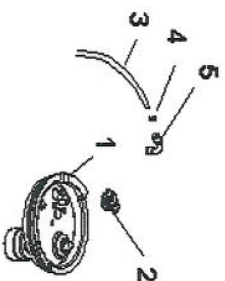

No	DESCRIPTION	HOT	COOK
1	Baffle	031371-002	031371-002
2	Reservoir	034303P002	034303P001
3	O-Ring, Reservoir Hot	030858-220	-
4	Reservoir Insulation	031427-002	031427-001
5	Collar, Probe RR	034256-001	034256-001
6	Probe Assy	034546P001	034546P001
7	Screw, Cabinet	032794-001	032794-001
8	Shelf	034006-001	034006-001
9	Handle	034050-002	034050-002
10	Cold Control	027040-027	027040-027
11	Switch, Hot Tank, Breaker	029545-002	-
12	Screw	026642-023	026642-023
13	Filter Mouting Plate	034534-001	034534-001
14	Door, Filter Access	034536-001	034536-001
15	Condenser	034533p001	034533p001
16	Strut	031374-005	031374-005
17	Heat Exchanger	030591P004	030591P004
18	Drier, Refrigerant	034343-002	034343-002
19	Compressor Relay Assembly	034597-003	034597-003
20	Base, Metal	032636-001	032636-001
21	Compressor	034549-101	034549-101
22	Power Inlet IEC 320	030325-001	030325-001