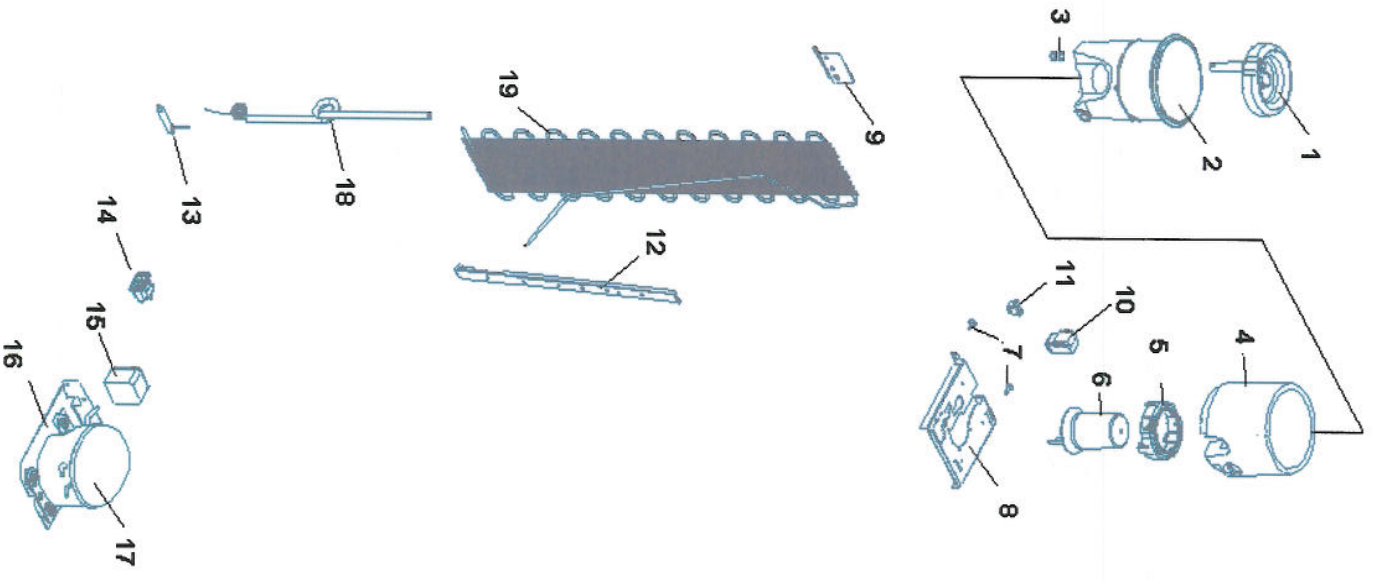

AQUARIUS RR Bottle Cabinetry

No	Part Number	Description
1	037132p001	Cabinet - WHI
1	037132p002	Cabinet - Dark Grey
2	033516-012	Drip Tray, BLUE
2	033516-005	Drip Tray, BLK
3	033552p001	Faucet Assy - Cook, WHITE
3	033552p007	Faucet Assy - Cook, BLACK
3	033552p002	Faucet Assy - Cold, WHITE
3	033552p008	Faucet Assy - Cold, BLACK
4	033552p003	Faucet Assy - Hot, WHITE
4	033552p009	Faucet Assy - Hot, BLACK
5	032080-105	Faucet Clip, WHI
5	032080-107	Faucet Clip, BLK
6	031429-001	Faucet Gasket
7	033560-012	Trimplate - BLUE
7	033560-005	Trimplate - BLK

AQUARIUS RR Bottle Skeleton

No	DESCRIPTION	HOT	COOK
1	Baffle	034125-001	034125-001
2	Reservoir	034303P002	034303P001
3	O-Ring, Reservoir Hot	030858-220	-
4	Reservoir Insulation	031427-002	031427-001
5	Collar, Probe RR	034256-001	034256-001
6	Probe Assy	034546P001	034546P001
7	Screw, Cabinet	032794-001	032794-001
8	Shelf	034006-001	034006-001
9	Handle	034050-002	034050-002
10	Cold Control	027040-027	027040-027
11	Switch, Hot Tank, Breaker	029545-002	-
12	Strut	031374-005	031374-005
13	Drier, Refrigerant	034343-002	034343-002
14	Power Inlet IEC 320	030325-001	030325-001
15	Compressor Relay Assembly	034597-003	034597-003
16	Base, Metal	032636-003	032636-003
17	Compressor	034549-101	034549-101
18	Heat Exchanger	030591P004	030591P004
19	Condenser	028357-005	028357-005

AQUARIUS RR Bottle / POU

Hot Tank - One Piece

No	Part Number	Description
-	034545p101	Hot Tank Assembly, Complete
1	032020-002	Fitting, Hot Faucet
2	030858-220	O-Ring, Faucet Fitting
3	034692-002	Body & Head Assy, Hot Tank
4	033588-006	Control, Hot
5	033588-007	Limiter, Heat
6	035023-001	Tubing, PVC 0.375 ID
7	033970-003	Valve Assy, Drain