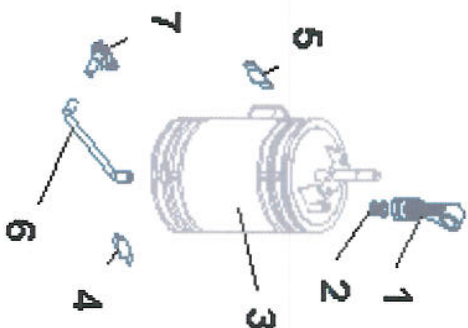

1	Mechanical Float	033394-001
2	Filter Assy	031823-002
3	Tubing, LLDPE 1/4" OD	029959-002
4	Ftg, JG Union Elbow	028481-001
5	In-line strainer	033264-002

AQUARIUS RR Bottle / POU

Hot Tank - Two Piece

No	Part Number	Description
1	033467P002	Hot Tank Assembly, Complete
2	030858-220	O-Ring, Faucet Fitting
3	032020-002	Fitting, Hot Faucet
4	033465-014	Body & Head Assy, Hot Tank
5	033460-001	Hot Tank Insulation, RH
5	033460-002	Hot Tank Insulation, LH
6	033451-002	Control, Hot
7	033452-001	Thermostat Cover
8	032729-002	V-Coupling, Clamp
9	030858-402	O-Ring, Heater Pan
10	033455-004	Heater Pan Assy
11	033459-002	Limiter, Heat
12	035023-001	Tubing, PVC 0.375 ID
13	033970-003	Valve Assy, Drain
14	032487-004	Element, Hot Tank

AQUARIUS RR Bottle / POU

Hot Tank - One Piece

No	Part Number	Description
-	034545p101	Hot Tank Assembly, Complete
1	032020-002	Fitting, Hot Faucet
2	030858-220	O-Ring, Faucet Fitting
3	034692-002	Body & Head Assy, Hot Tank
4	033588-006	Control, Hot
5	033588-007	Limiter, Heat
6	035023-001	Tubing, PVC 0.375 ID
7	033970-003	Valve Assy, Drain