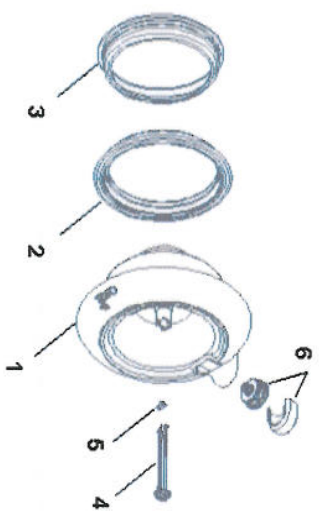

AQUARIUS RR Bottle Skeleton

No	DESCRIPTION	HOT	COOK
1	Baffle	034125-001	034125-001
2	Reservoir	034303P002	034303P001
3	O-Ring, Reservoir Hot	030858-220	-
4	Reservoir Insulation	031427-002	031427-001
5	Collar, Probe RR	034256-001	034256-001
6	Probe Assy	034546P001	034546P001
7	Screw, Cabinet	032794-001	032794-001
8	Shelf	034006-001	034006-001
9	Handle	034050-002	034050-002
10	Cold Control	027040-027	027040-027
11	Switch, Hot Tank, Breaker	029545-002	-
12	Strut	031374-005	031374-005
13	Drier, Refrigerant	034343-002	034343-002
14	Power Inlet IEC 320	030325-001	030325-001
15	Compressor Relay Assembly	034597-003	034597-003
16	Base, Metal	032636-003	032636-003
17	Compressor	034549-101	034549-101
18	Heat Exchanger	030591P004	030591P004
19	Condenser	028357-005	028357-005

No	DESCRIPTION	White	Black
-	WaterGuard VI Assy	034982p211	034982p212
1	Body, WTG6	034932-101	034932-102
2	Gasket, WTG6	033965-001	033965-001
3	Retaining Ring, WTG6	035897-001	035897-001
4	Flow Divider	034275-001	034275-001
5	Toggle	034276-001	034276-001
6	Air Filter Assy	033345-101	033345-101