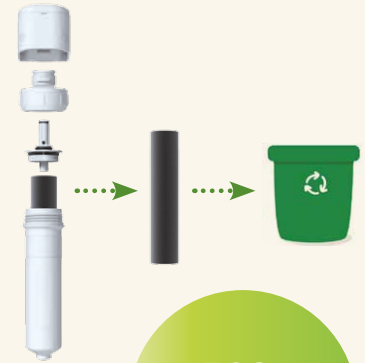

Improve the taste and quality of your drinking water with OASIS green filter system.

- **Compatible with most POU units, coffee machines and other drinking water appliances**
- **Interchangeable filter media**
- **Simple installation**
- **Easy maintenance with filter changes every 6 months**
- **Two filter housing designs for a perfect fit in any environment**
- **Cleaning Cartridge**
Replace filter media with sanitizing solution to create a cleaning cartridge that can be used to sanitize all water contact surfaces inside your POU machine.
- **Optional: Flow monitor**
Battery powered flow monitor automatically indicates when your filter media need to be replaced.

ECO-FRIENDLY

ECONOMICAL

CLEAN, HEALTHY & TASTY WATER

EASY TO INSTALL & MAINTAIN

CUSTOMIZABLE

OUTSIDE-IN filtration for a maximum filtration efficiency + a minimal drop in pressure + no risk of blockage

EZ Clip

In-line green filter

Connected to flexible water tubing with a simple push-into-place fitting at the top and bottom of the filter. The filter body is secured to the wall by pushing it into a C-Clip. Ideal in situations where simplicity and space are a priority.

EZ Turn

Quarter-turn green filter

Connected to flexible water tubing with a simple push-into-place fitting at the water entry and exit valves in the head of the filter. A no-spill valve allows to disconnect the filter body from the filter head without spilling any water.